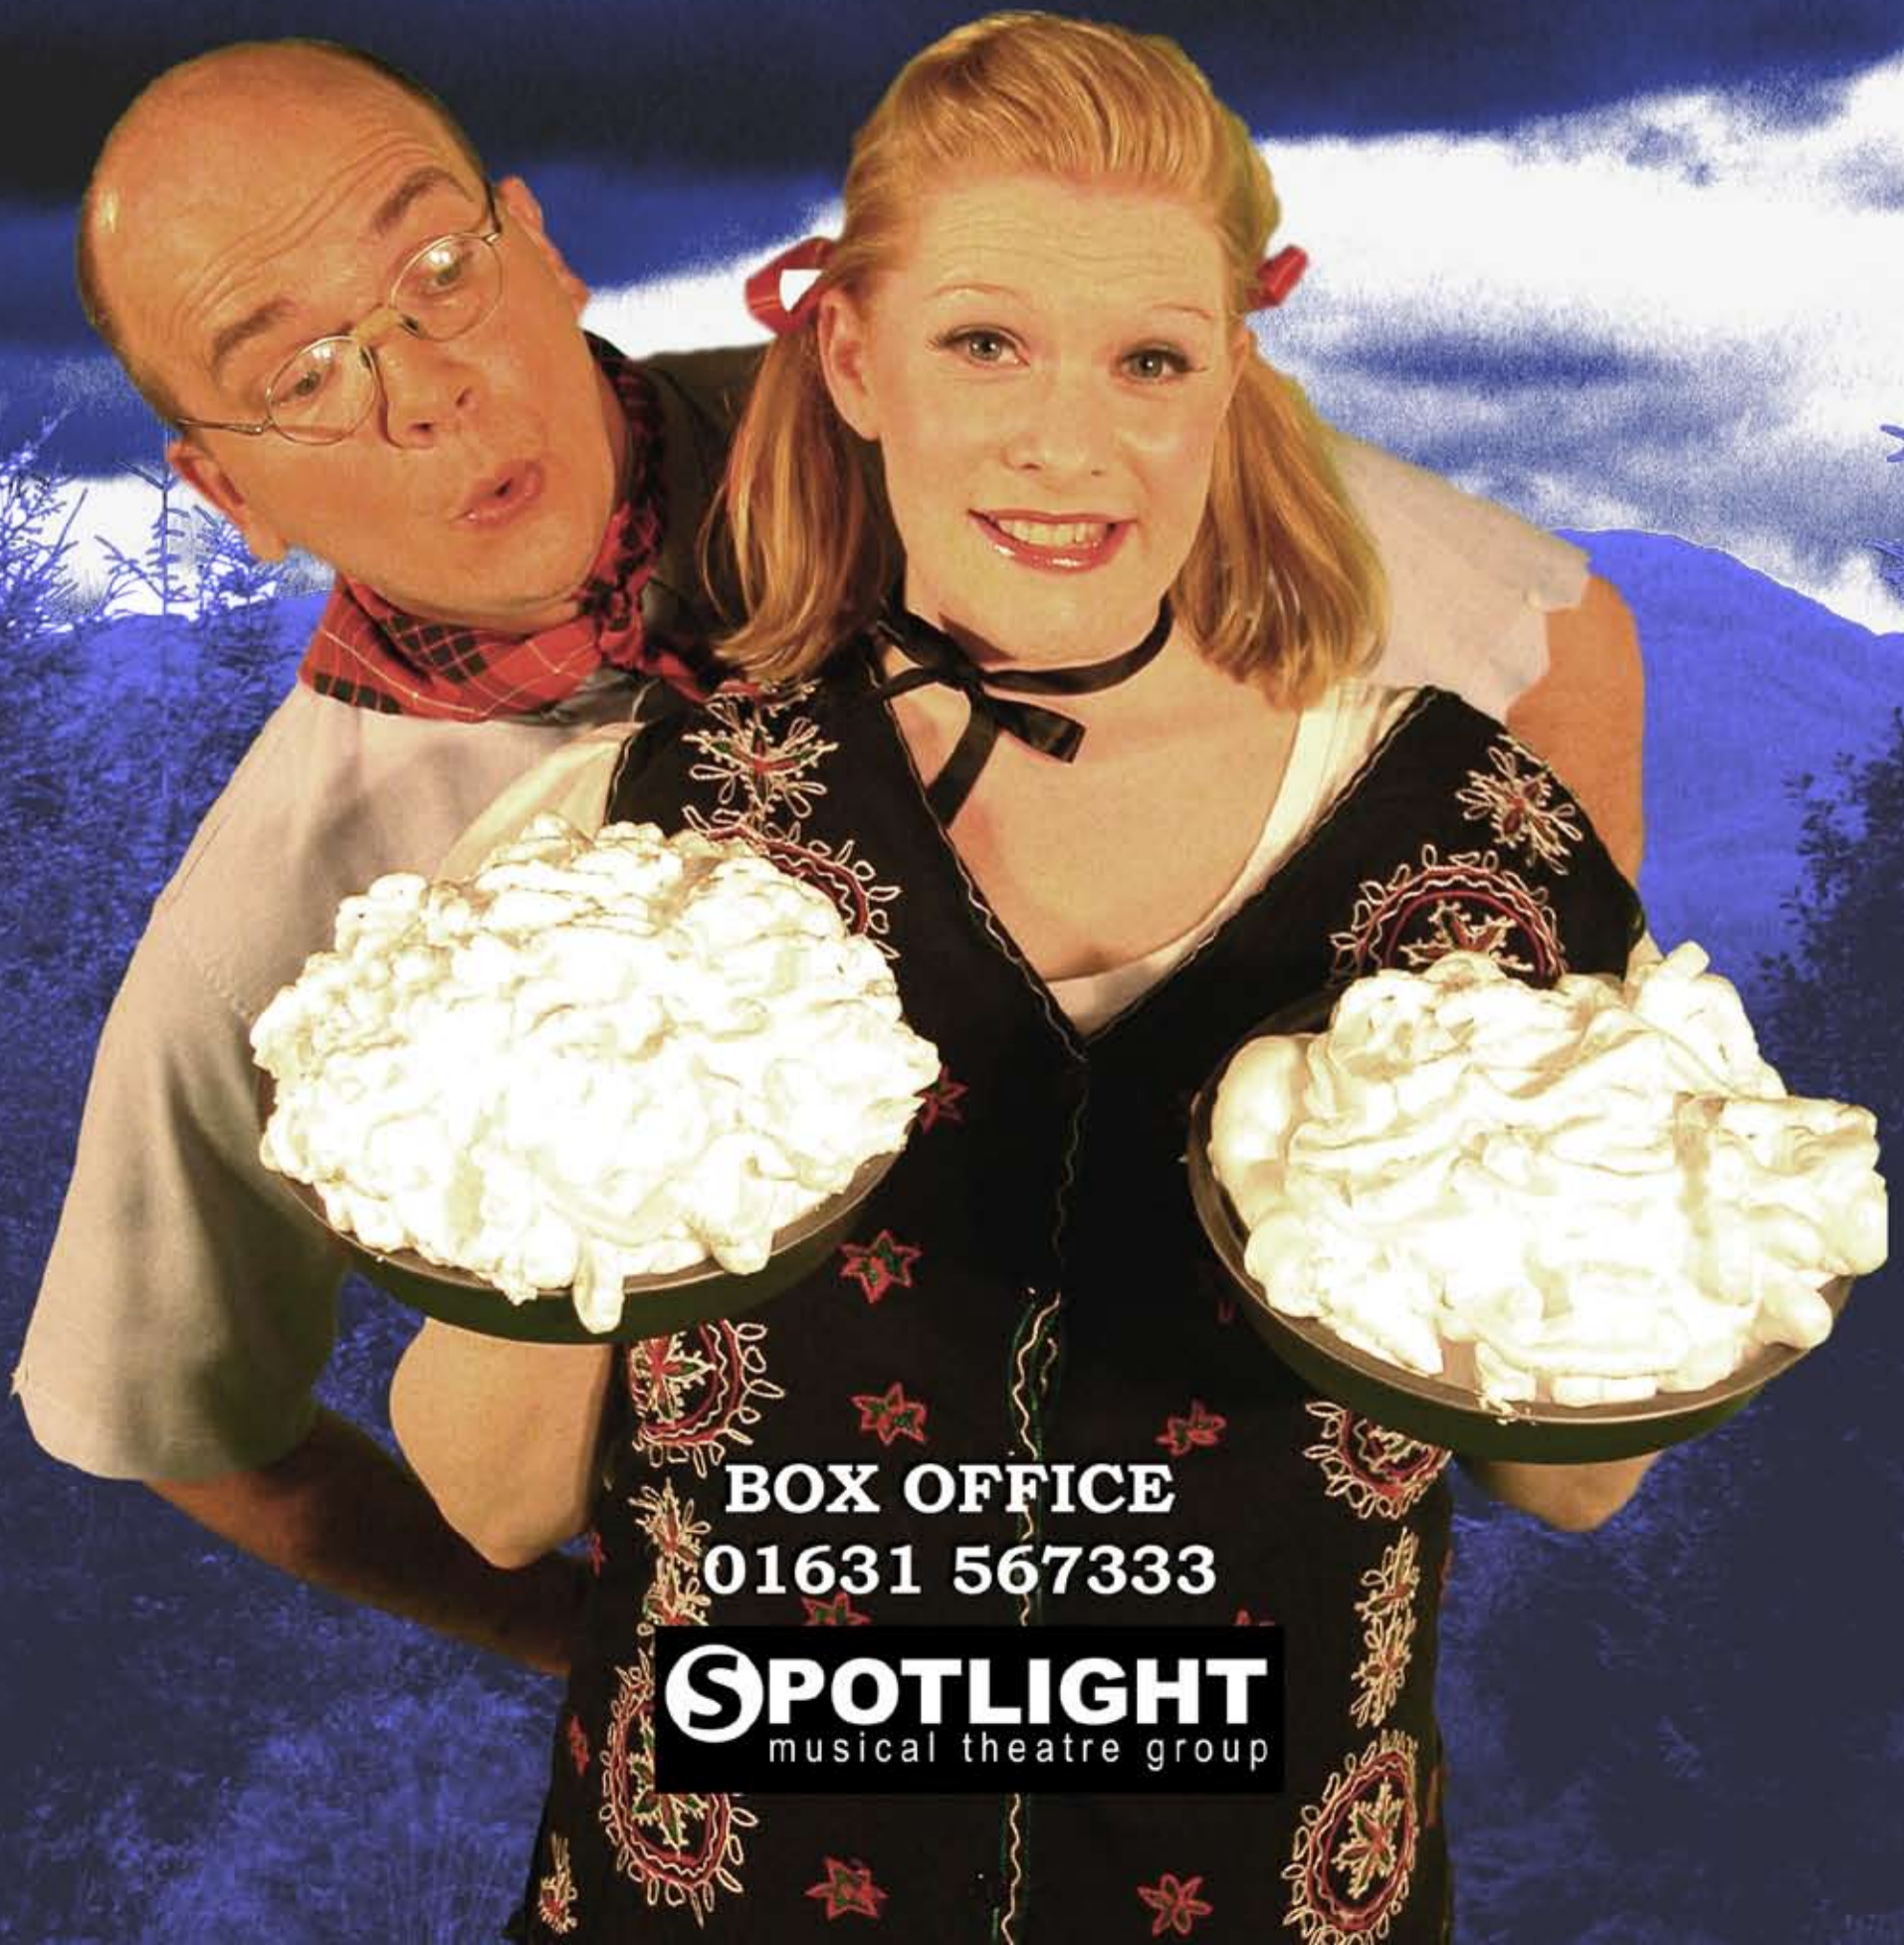

Spotlight Musical Theatre Group Presents

www.spotlightmtg.co.uk

Hansel and Gretel

a NODA pantomime by Ron Hall

6th, 7th & 8th December - Corran Halls Oban

Show starts 7.30pm prompt

Matinee on the 8th - starts 2.00pm prompt

Evening Tickets Adult £8 / Concessions £5 / Family £22

Saturday Matinee Adults £7 / Concession £4 / Family £20

BOX OFFICE

01631 567333

SPOTLIGHT
musical theatre group